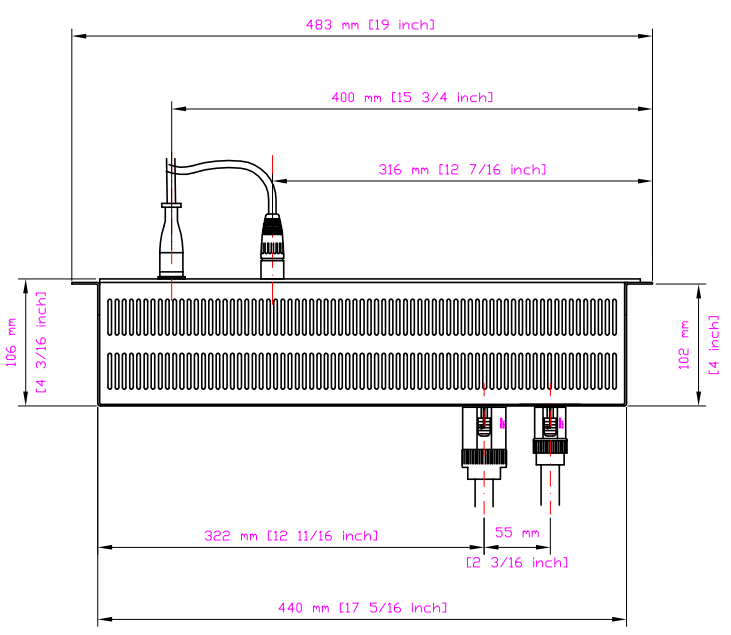

7U Rack Mount Chassis  
310 mm [12 3/16 inch]

1037 RACK VIEWS  
1032 / S30 / 1037 RACK ADAPTER VIEWS  
9.12.99/DR  
+ 8.11.06/SDM