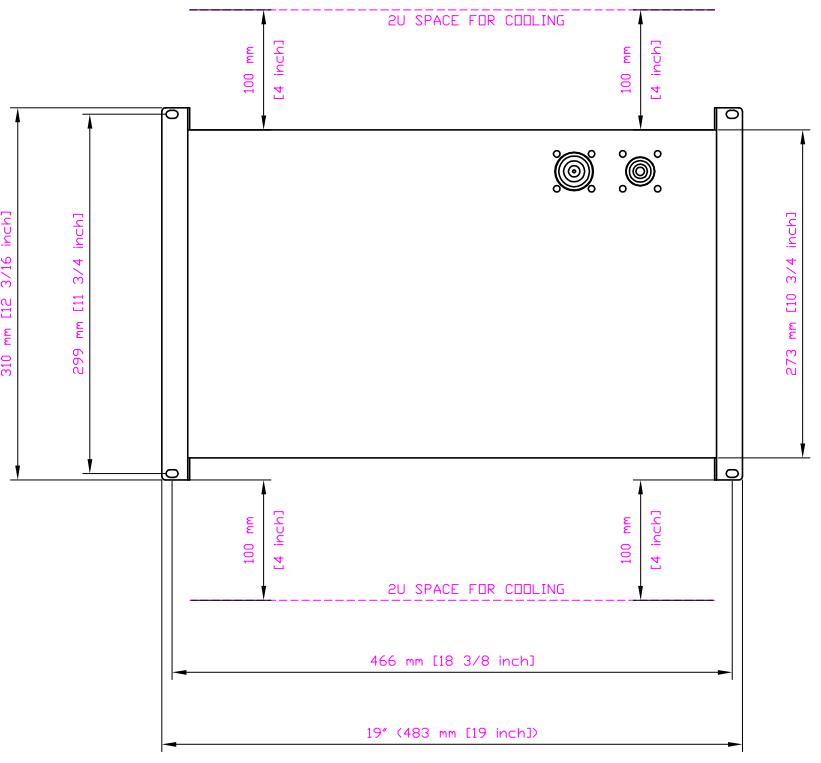

7U Rack Mount Chassis  
310 mm [12 3/16 inch]

1037 RACK VIEWS  
1032 / S30 / 1037 RACK ADAPTER VIEWS  
9.12.99/DR  
+ 8.11.06/SDM