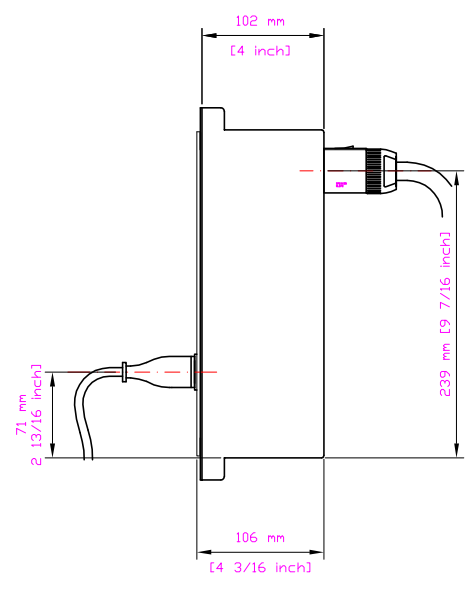

7U Rack Mount Chassis  
310 mm [12 3/16 inch]

1037 RACK VIEWS  
1032 / S30 / 1037 RACK ADAPTER VIEWS  
9.12.99/DR  
+ 8.11.06/SDM